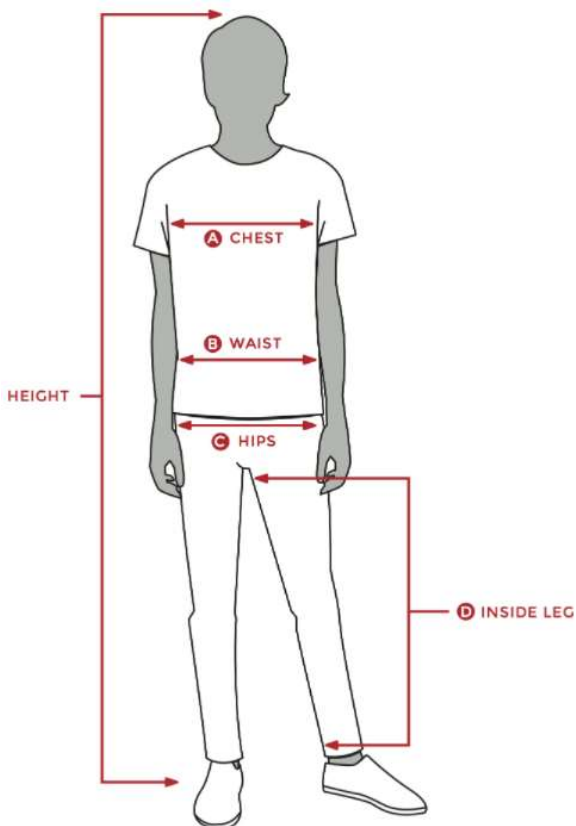

Fleecy Pants	Sizing (cm) W- waist L- length								
	4	6	8	10	12	14	S	M	L
\$31.00	W- 59 L- 122	W- 52 L- 150	W- 54 L-162	W-56 L-180	W-58 L- 194	W- 61 L-206	W-65 L- 210	custom order	custom order

Micro-fibre Pants	Sizing (cm) waist								
	4	6	8	10	12	14	16	18	20
\$33.00	56	58	60	64	68	72	76	custom order	custom order

BAGS

Sizing		
Backpack Medium- \$48.00 Large- \$52.00	Medium W-30cm D- 16cm H- 37cm	Large W- 31cm D- 19cm H- 43cm
Note Satchel \$12.00	One size	
Excursion/Library Bag \$12.00	One size	

ACCESSORIES

Sizing	
Tie (standard) \$17.00	50cm
Tie with loop \$17.00	33cm
Scarf \$10.00	One size
Hair accessories \$5.00	varies

HOW TO MEASURE

Girls Measurements - cm

- Chest - Measure around fullest part of chest
- Waist – Measure your child at their natural waistline
- Sleeve Length - Measure from the shoulder point to wrist.

Boys/Men Measurements - cm

- Chest - Measure around fullest part of chest
- Waist – Measure your child at their natural waistline
- Sleeve Length - Measure from the shoulder point to wrist.

Please note that measurements are approximate